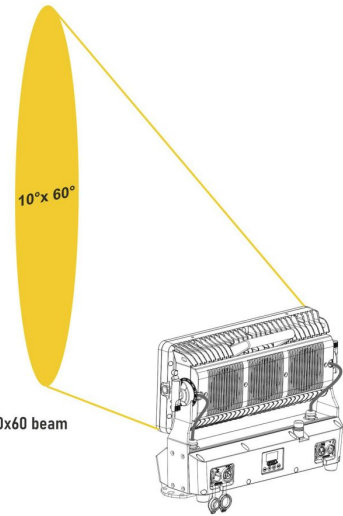

**10x60 BEAM**

## **BT-CHROMA 800 - 10x60 beam**

Référence: B05551

**44,90 € inc. VAT**

Beam converter for BT-CHROMA 800: changes the standard beam to 10° vertical x 60° horizontal

- This optional filter for the BT-CHROMA 800 changes the standard beam to 10° vertical x 60° horizontal.
- It allows you to easily modify the beam of the BT-CHROMA 800 in order to illuminate narrow and high vertical objects such as columns, trees, statues, ...
- Other beam openings are also available, see related products.
- This filter is delivered without filter holder:
  - **For fixed installations**, the filter can easily be mounted in the standard bracket provided and screwed to the fixture.
  - **For rental applications**, the filter can be mounted in an optional "BT-CHROMA 800 - Filter frame" (code: B05549) and magnetically attached to the projector.

## Galerie photos

**10x60 BEAM**

**BT-CHROMA 800 - 10x60 beam**  
(order code: B05551)

[www.hitmusic.eu/en/](http://www.hitmusic.eu/en/)