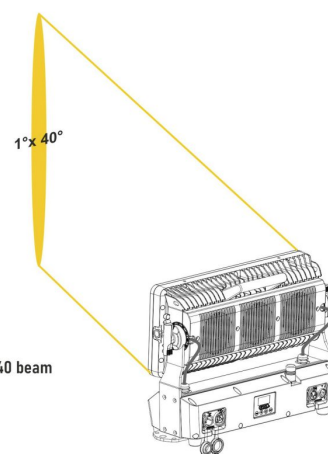

1 x 40 BEAM

BT-CHROMA 800 - 1x40 beam

Référence: B05553

44,90 € inc. VAT

Beam converter for BT-CHROMA 800: changes the standard beam to 1° vertical x 40° horizontal

- This optional filter for the BT-CHROMA 800 changes the standard beam to 1° vertical x 40° horizontal.
- It allows you to easily modify the beam of the BT-CHROMA 800 in order to illuminate narrow and high vertical objects such as columns, trees, statues, ...
- Other beam openings are also available, see related products.
- This filter is delivered without filter holder:
 - **For fixed installations**, the filter can easily be mounted in the standard bracket provided and screwed to the fixture.
 - **For rental applications**, the filter can be mounted in an optional "BT-CHROMA 800 - Filter frame" (code: B05549) and magnetically attached to the projector.

Caractéristiques

Brand	Briteq
--------------	--------

Galerie photos

1x40 BEAM

BT-CHROMA 800 - 1x40 beam
(order code: B05553)

www.hitmusic.eu/en/