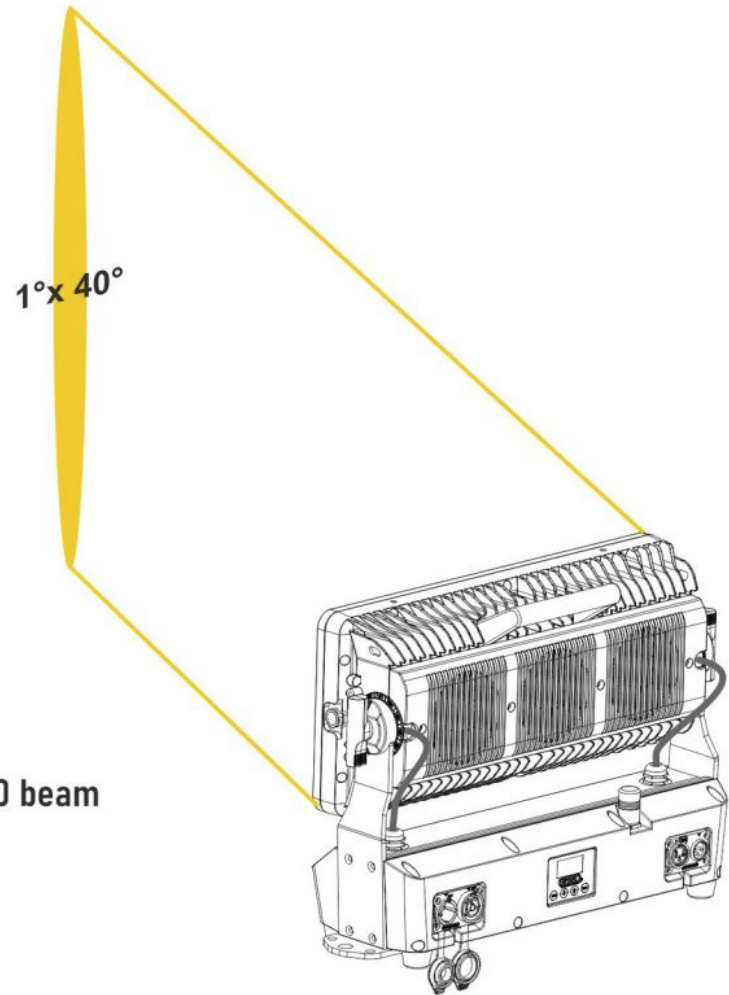

Galerie photos