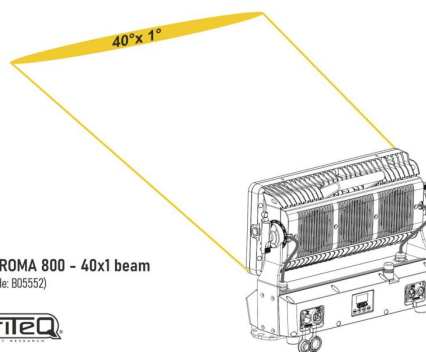

**40x1 BEAM**

## **BT-CHROMA 800 - 40x1 beam**

Référence: B05552

**44,90 € inc. VAT**

Beam converter for BT-CHROMA 800: changes the standard beam to 40° vertical x 1° horizontal

- This optional filter for the BT-CHROMA 800 changes the standard beam to 40° vertical x 1° horizontal.
- This allows the light beam of the BT-CHROMA 800 to be easily modified to illuminate elongated objects such as horizontal (not tall) buildings, trains, buses, etc.
- Other beam openings are also available, see related products.
- This filter is delivered without filter holder:
  - **For fixed installations**, the filter can easily be mounted in the standard bracket provided and screwed to the fixture.
  - **For rental applications**, the filter can be mounted in an optional "BT-CHROMA 800 - Filter frame" (code: B05549) and magnetically attached to the projector.

## Galerie photos

**40x1 BEAM**

**BT-CHROMA 800 - 40x1 beam**  
(order code: B05552)

[www.hitmusic.eu/en/](http://www.hitmusic.eu/en/)