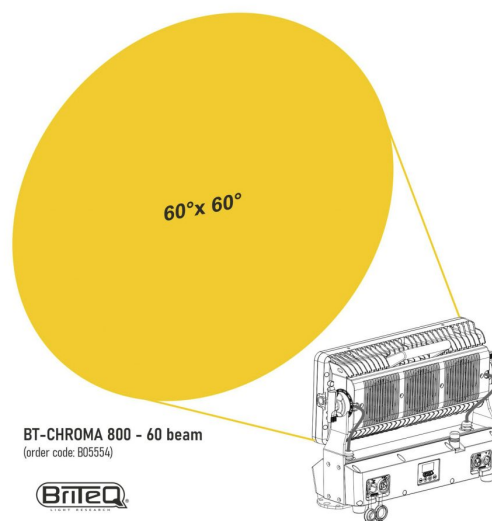

60° BEAM

BT-CHROMA 800 - 60° beam

Référence: B05554

44,90 € inc. VAT

Beam converter for BT-CHROMA 800: changes the standard beam to 60° vertical x 60° horizontal

- This optional filter for the BT-CHROMA 800 changes the standard beam to 60° vertical x 60° horizontal.
- This makes it easy to change the beam pattern of the BT-CHROMA 800 to illuminate objects at a short distance or to illuminate a background, etc.
- Other beam openings are also available, see related products.
- This filter is delivered without filter holder:
 - **For fixed installations**, the filter can easily be mounted in the standard bracket provided and screwed to the fixture.
 - **For rental applications**, the filter can be mounted in an optional "BT-CHROMA 800 - Filter frame" (code: B05549) and magnetically attached to the projector.

Caractéristiques

Brand	Briteq
--------------	--------

Galerie photos

60° BEAM

BT-CHROMA 800 - 60 beam
(order code: B05554)

www.hitmusic.eu/en/