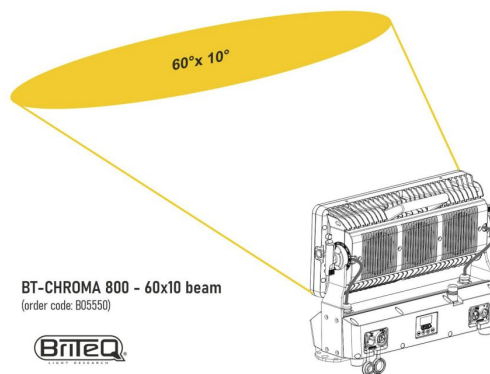

60x10 BEAM

BT-CHROMA 800 - 60x10 beam

Référence: B05550

44,90 € inc. VAT

Beam converter for BT-CHROMA 800: changes the standard beam to 60° vertical x 10° horizontal

- This optional filter for the BT-CHROMA 800 changes the standard beam to 60° vertical x 10° horizontal.
- This allows the light beam of the BT-CHROMA 800 to be easily modified to illuminate elongated objects such as horizontal (not tall) buildings, trains, buses, etc.
- Other beam openings are also available, see related products.
- This filter is delivered without filter holder:
 - **For fixed installations**, the filter can easily be mounted in the standard bracket provided and screwed to the fixture.
 - **For rental applications**, the filter can be mounted in an optional "BT-CHROMA 800 - Filter frame" (code: B05549) and magnetically attached to the projector.

Caractéristiques

Brand	Briteq
--------------	--------

Galerie photos

60x10 BEAM

BT-CHROMA 800 - 60x10 beam
(order code: B05550)

www.hitmusic.eu/en/