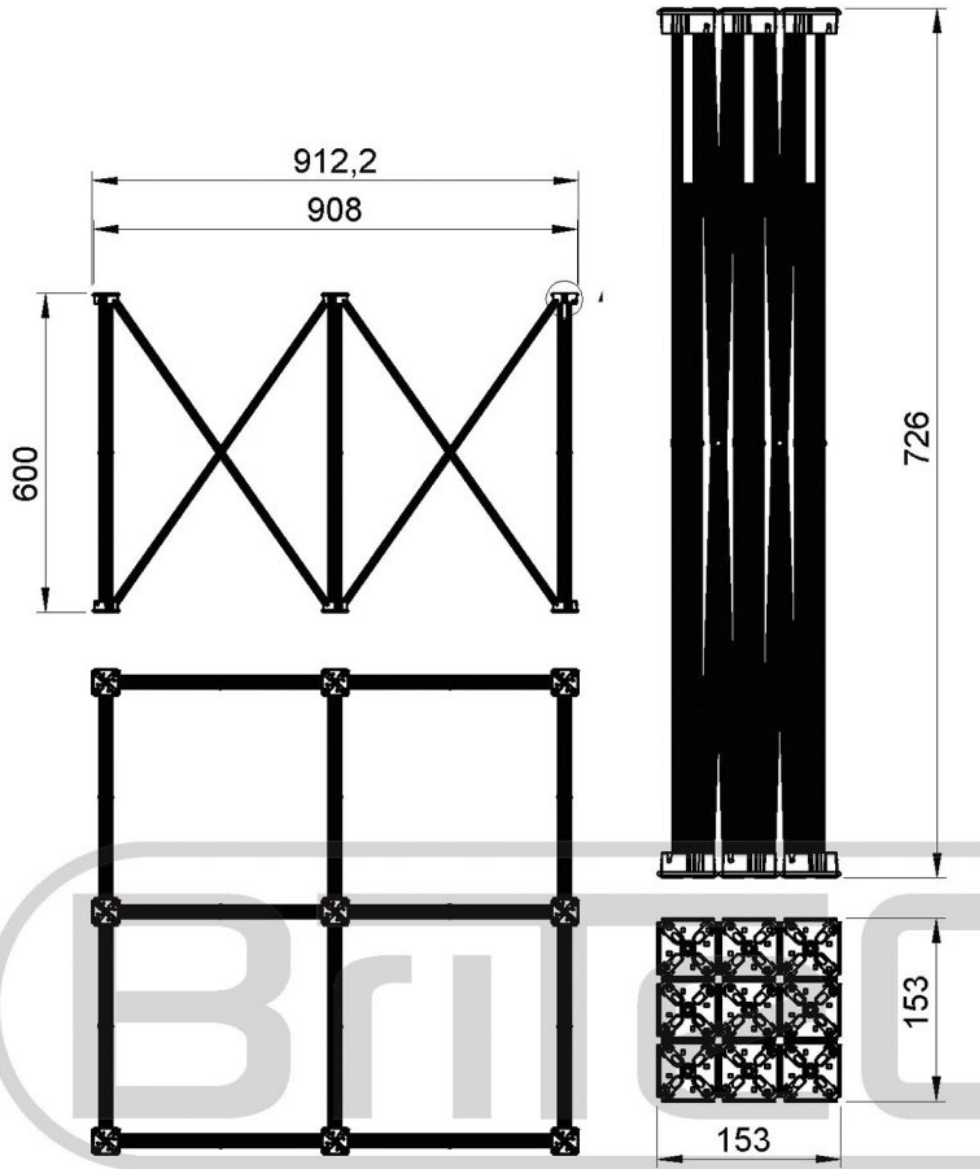

L I G H T   R E S E A R C H