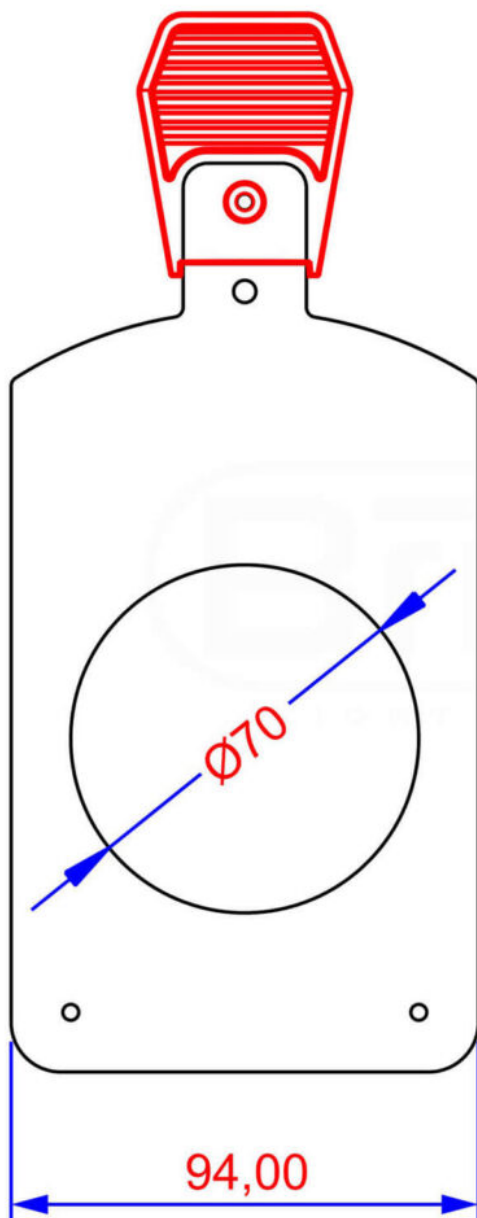

BT-PROFILE GOBO HOLDER

Gobo holder for BT-PROFILE 6C20

Référence: B06060

21,90 € inc. VAT

- Gobo holder designed for BT-PROFILE 6C20, compatible with BT-PROFILE 1530 and BT-PROFILE 2550 optics.
- Gobo diameter: 80 mm.
- Maximum gobo image diameter: 68 mm.
- Compatibility :
 - Metal gobos (0.3 to 1 mm thick).
 - Glass gobos (2.5 mm thick).

Réf: B06056

**BT-PROFILE 6C20
ENGINE**

**1190,00 €
inc. VAT**

Réf: B06054

Galerie photos

BT-PROFILE GOBO HOLDER

Order code: B06060

GOBOS:

- Metal gobo thickness: 0,3→1mm
- Glass gobo thickness: 2,5mm
- Gobo diameter size: 80mm
- Image diameter size: 68mm