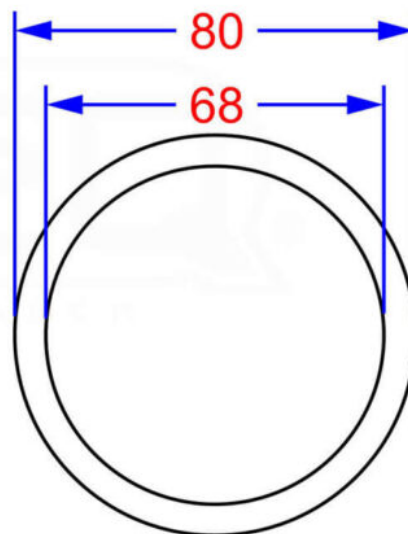

BT-PROFILE GOBO HOLDER

Gobo holder for BT-PROFILE 6C20

Référence: B06060

21,90 € inc. VAT

- Gobo holder designed for BT-PROFILE 6C20, compatible with BT-PROFILE 1530 and BT-PROFILE 2550 optics.
- Gobo diameter: 80 mm.
- Maximum gobo image diameter: 68 mm.
- Compatibility :
 - Metal gobos (0.3 to 1 mm thick).
 - Glass gobos (2.5 mm thick).

Réf: B06056

**BT-PROFILE 6C20
ENGINE**

**1190,00 €
inc. VAT**

Réf: B06054

Galerie photos

BT-PROFILE GOBO HOLDER

Order code: B06060

GOBOS:

- Metal gobo thickness: 0,3→1mm
- Glass gobo thickness: 2,5mm
- Gobo diameter size: 80mm
- Image diameter size: 68mm