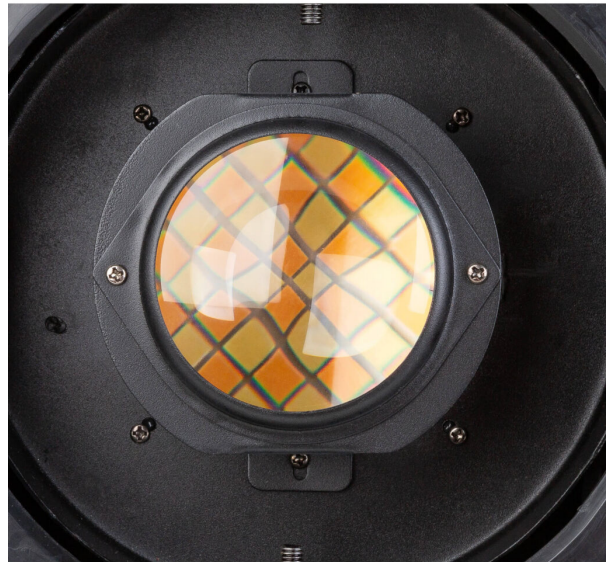

BT-PROFILE 500TW/LED ENGINE

Référence: B06058

759,00 € inc. VAT

LED spotlight with 500W COB LEDs (2800 K + 6000 K)

- This LED profile spot is based on high-power LED technology for optimum performance.
- It's the perfect complement to our BT-THEATRE 400TW.
- For ease of use, the projector is sold in two separate parts:
 - **BT-PROFILE 500TW/LED ENGINE**
 - Equipped with an adjustable white COB LED (2800K-6000K) for precise lighting.
 - Ultra-quiet cooling system thanks to heat pipe technology.
 - Compatible with ETC® Source Four optics for maximum versatility.
 - Built-in LCD display for easy adjustment.
 - Offers 5 operating modes:
 - Manual control of intensity and CCT presets.
 - 4 different DMX modes, including 8- or 16-bit dimming and CCT control.
 - Offers several gradation curves:
 - Linear
 - Quadratic
 - Inverse quadratic
 - S-curve
 - **DIFFERENT OPTICS :**
 - Specially coated optics for sharp, precise projections.
 - Equipped with four profiled blades with anti-reflective treatment for optimum performance.
 - Optical units available :
 - BT-PROFILE250/OPTIC 19DEG - 19° fixed beam
 - BT-PROFILE250/OPTIC 26DEG - 26° fixed beam
 - BT-PROFILE250/OPTIC 36DEG - 36° fixed beam
 - BT-PROFILE250/OPTIC 50DEG - 50° fixed beam
 - BT-PROFILE160/OPTIC 15-30 - 15° to 30° zoom range
 - BT-PROFILE160/OPTIC 25-50 - 25° to 50° zoom range
 - Lockable accessory compartment, including :
 - **GOBO HOLDER** (BT-PROFILE160/GOBO HOLDER)
Outer diameter: 86 mm, optical diameter: 48 mm.
 - **IRIS** (BT-PROFILE160/IRIS)
Opening diameter adjustable from 5 mm to 74 mm.
- Compatible to replace ETC Source Four optics.
- The optical cylinder can be rotated and locked in any position.

BT- PROFILE160/OPTIC 15-30

249,00 € inc. VAT
Réf: B06001

Galerie photos

OPTIC OPTIONAL

OPTIC OPTIONAL

www.hitmusic.eu/en/