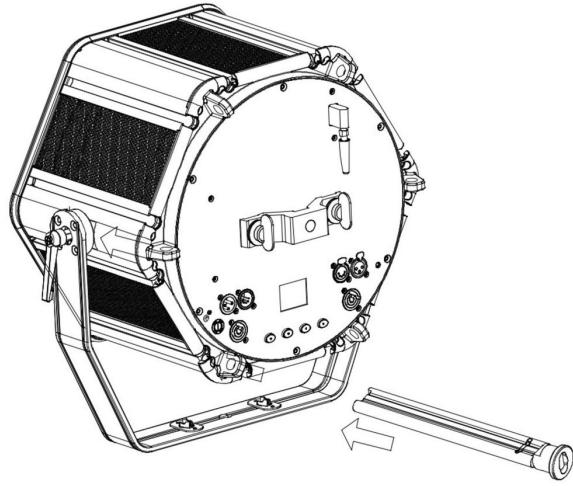

www.hitmusic.eu/en/