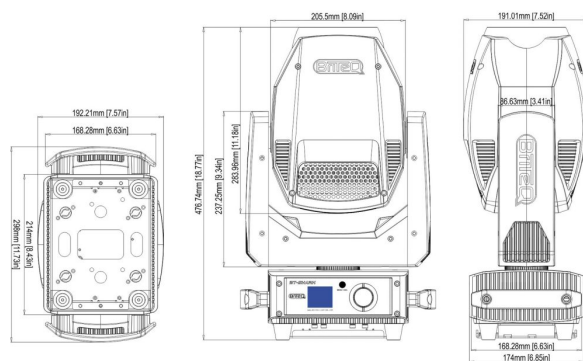

www.hitmusic.eu/en/