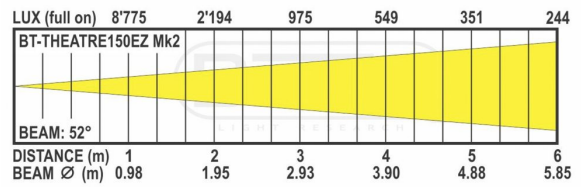

Galerie photos