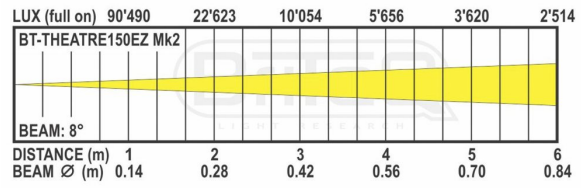

Galerie photos