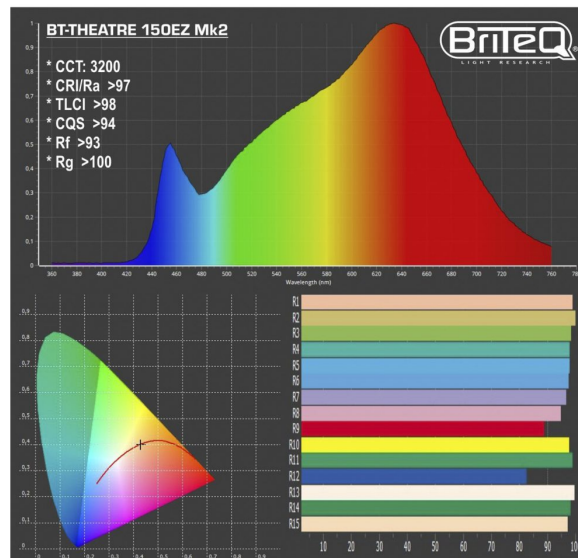

www.hitmusic.eu/en/