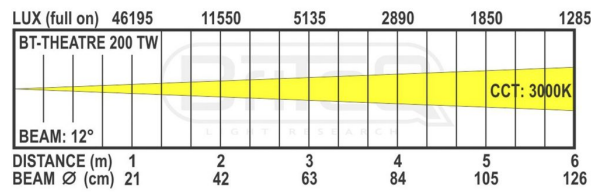

Galerie photos