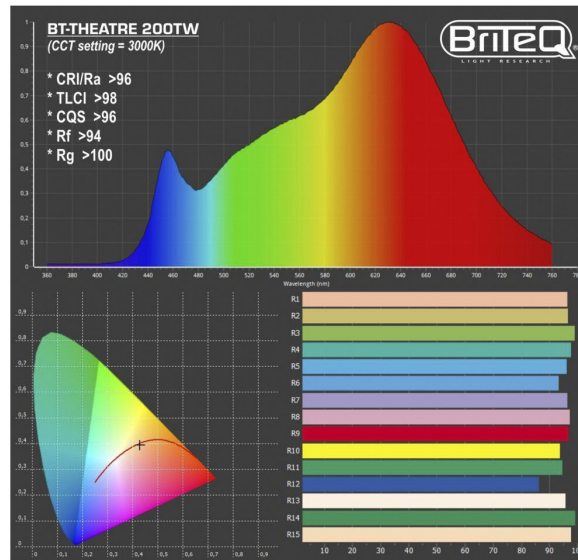

www.hitmusic.eu/en/