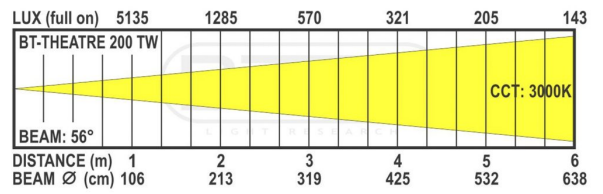

Galerie photos