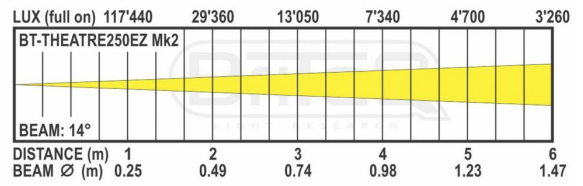

Galerie photos