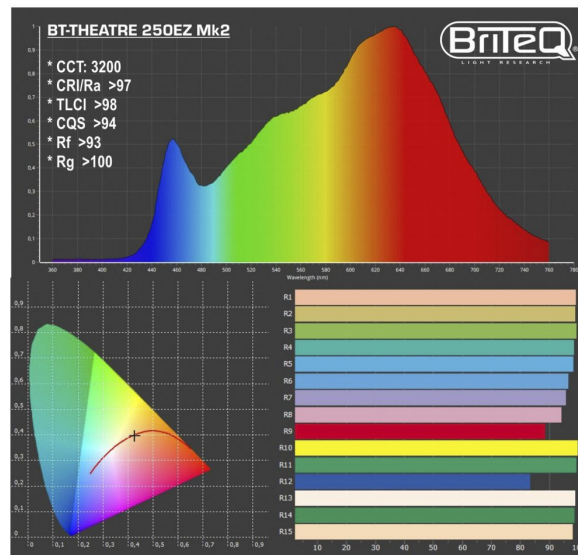

www.hitmusic.eu/en/