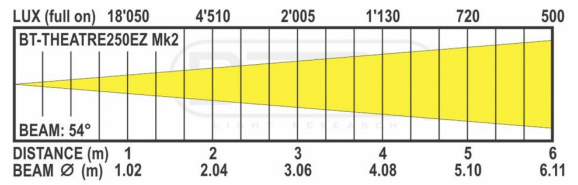

Galerie photos