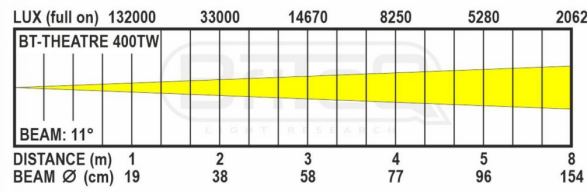

CCT-setting: 3000K

www.hitmusic.eu/en/