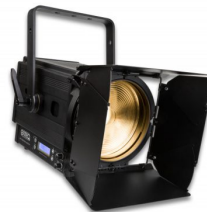

Galerie photos

CCT 2800K SEAMLESS CCT-CONTROL CCT 6000K