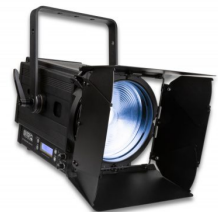

Galerie photos

CCT 2800K SEAMLESS CCT-CONTROL CCT 6000K