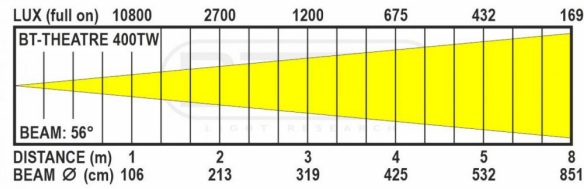

## Galerie photos

CCT 2800K SEAMLESS CCT-CONTROL CCT 6000K

CCT-setting: 3000K

[www.hitmusic.eu/en/](http://www.hitmusic.eu/en/)