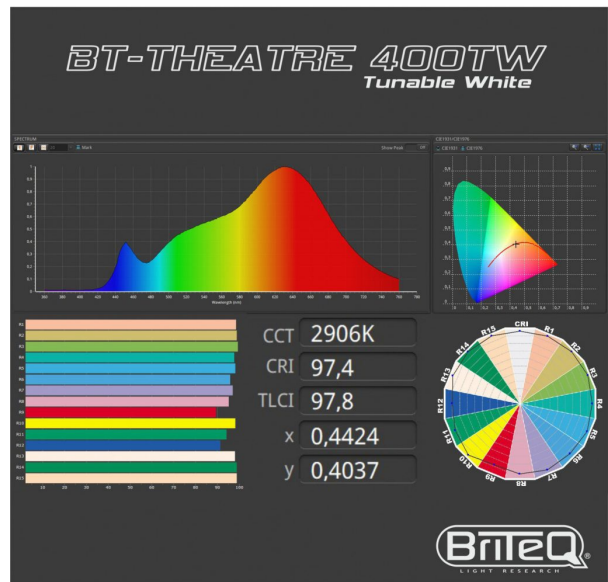

CCT-setting: 3000K

www.hitmusic.eu/en/