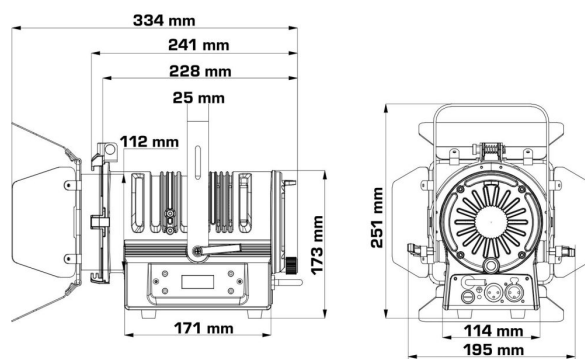

BT-THEATRE 50WW (WHITE)

Référence: B06014

319,00 € inc. VAT

Elegant LED theater spotlight with 10° to 50° manual zoom. 50 W warm white LED 3200K (CRI >92) for natural colors

- Elegant LED theater spotlight with 10° ~ 50° manual zoom.
- 50watt LED, warm white 3200K with high color rendering index (>92) for natural colors.
- With its attractive design, this projector is perfect for showrooms, stores, exhibition stands, rentals, restaurants, museums, etc.
- Filter holder for the use of color filters and four-leaf baffle included
- No need for heavy and expensive drive blocks!
- Completely silent operation, no noisy cooling fan.
- Extruded anodized aluminum housing with solid fork, available in black and white.
- LCD screen for selecting the different operating modes:
 - Stand-alone mode (master): adjust dimmer + strobe effect (if needed)
 - Master/slave mode: connect several projectors together, the first projector controls the others.
 - DMX controlled: 4 different channel modes (8-bit and 16-bit dimming) for maximum flexibility.
- Choice of lamp behavior: halogen lamp (slow) or diode (fast)
- In case of DMX failure, the "all off" or "hold" modes will remain available.
- RDM functionality for easy remote configuration: DMX addressing, channel mode,...
- Lock function to prevent unwanted configuration changes.
- Factory default settings and personal settings can be stored/loaded.
- 3-pin DMX inputs/outputs and 1 meter fixed power cord with standard power plug (CEE 7/7)

Caractéristiques

Brand	Briteq
Controllable colours	Warm white
Protection class	IP20
Protocole	DMX, RDM

Galerie photos

www.hitmusic.eu/en/