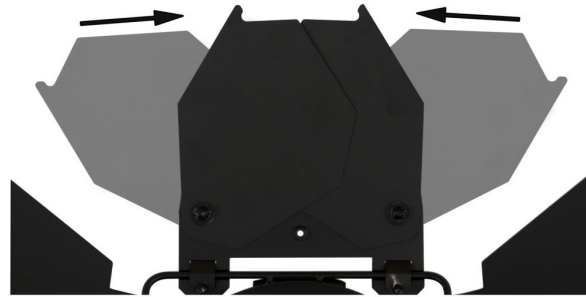

www.hitmusic.eu/en/