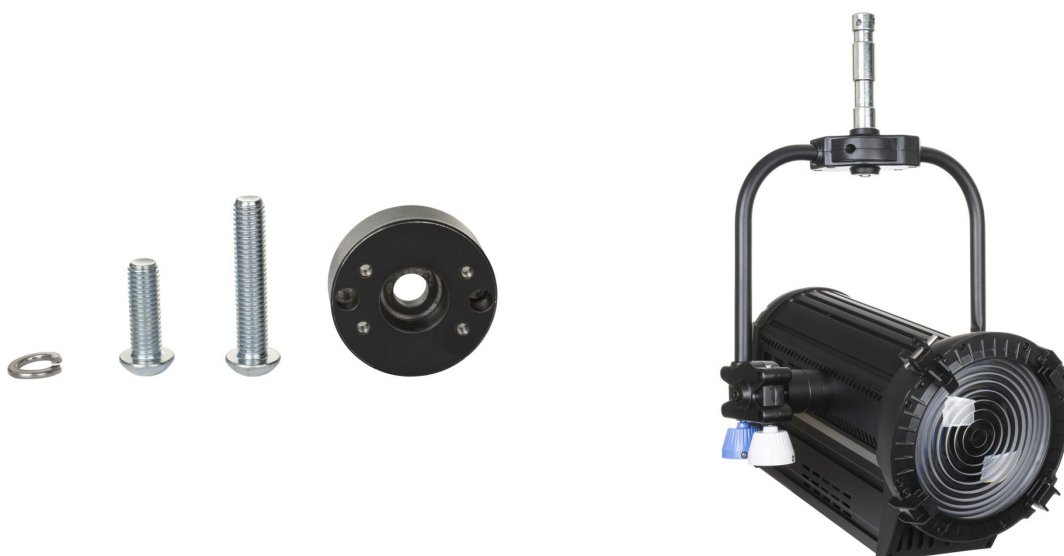

Galerie photos

---

hitmusic
Fabrique sensorielle

www.hitmusic.eu/en/