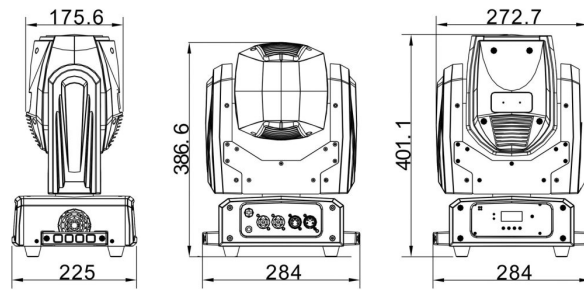

www.hitmusic.eu/en/