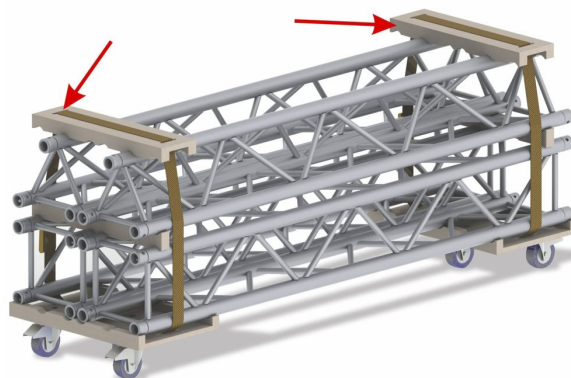

Galerie photos

www.hitmusic.eu/en/