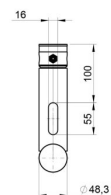

BT-TRUSS T-Drop arm BLK 450x195

Référence: B03483

79,00 € inc. VAT

Aluminum "T" shaped arm

- With this "T" shaped aluminum arm, you can easily attach all kinds of projectors and mobile lights
- By adding truss tubes (BT-TRUSS TUBE) of different lengths, you can mount your equipment at different heights
- Each T-Drop arm has a standard tube diameter of 48 mm and is equipped with a female cone connector (male coupler not included)
- Satin black powder coat finish to reduce the visibility of the T-Drop arm in your facility
- Slots are provided for easy attachment of safety cables
- Dimensions: 0.450 m wide x 0.195 m high
- CMU: 100 kg
- Weight: 0.875 kg - Also available with a height of 0.445 cm
- A version with through connector is also available.

Caractéristiques

Brand	ConteStage
Truss	Support
SWL	100 kg

Galerie photos

www.hitmusic.eu/en/