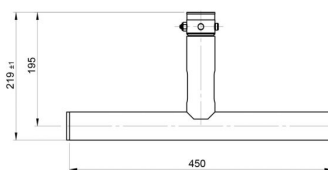

BT-TRUSS T-Drop arm BLK 450x195

Référence: B03483

79,00 € inc. VAT

Aluminum "T" shaped arm

- With this "T" shaped aluminum arm, you can easily attach all kinds of projectors and mobile lights
- By adding truss tubes (BT-TRUSS TUBE) of different lengths, you can mount your equipment at different heights
- Each T-Drop arm has a standard tube diameter of 48 mm and is equipped with a female cone connector (male coupler not included)
- Satin black powder coat finish to reduce the visibility of the T-Drop arm in your facility
- Slots are provided for easy attachment of safety cables
- Dimensions: 0.450 m wide x 0.195 m high
- CMU: 100 kg
- Weight: 0.875 kg - Also available with a height of 0.445 cm
- A version with through connector is also available.

Caractéristiques

Brand	ConteStage
Truss	Support
SWL	100 kg

Galerie photos

www.hitmusic.eu/en/