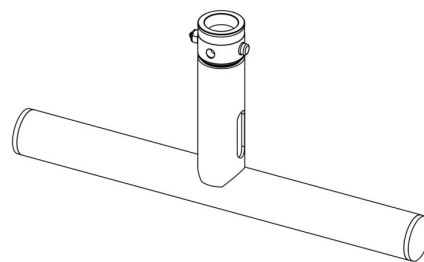

BT-TRUSS T-Drop arm BLK 450x195

Référence: B03483

79,00 € inc. VAT

Aluminum "T" shaped arm

- With this "T" shaped aluminum arm, you can easily attach all kinds of projectors and mobile lights
- By adding truss tubes (BT-TRUSS TUBE) of different lengths, you can mount your equipment at different heights
- Each T-Drop arm has a standard tube diameter of 48 mm and is equipped with a female cone connector (male coupler not included)
- Satin black powder coat finish to reduce the visibility of the T-Drop arm in your facility
- Slots are provided for easy attachment of safety cables
- Dimensions: 0.450 m wide x 0.195 m high
- CMU: 100 kg
- Weight: 0.875 kg - Also available with a height of 0.445 cm
- A version with through connector is also available.

Caractéristiques

Brand	ConteStage
Truss	Support
SWL	100 kg

Galerie photos

www.hitmusic.eu/en/