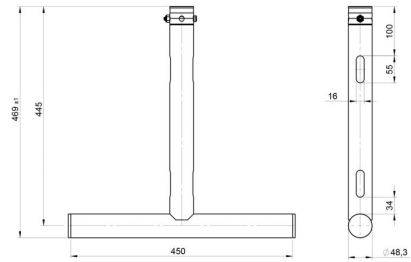

Galerie photos

www.hitmusic.eu/en/