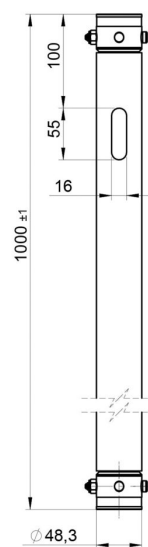

BT-TRUSS Tube BLK 1000

Référence: B03487

85,00 € inc. VAT

The BT-TRUSS TUBE is mainly used to extend the length of a T-DROP ARM or H-FRAME.

- The BT-TRUSS TUBE is mainly used to extend the length of a T-DROP ARM or an H-FRAME
- With different lengths, you can mount your equipment at different heights
- Each tube has a standard diameter of 48 mm
- Satin black powder-coated finish to reduce the visibility of the tubes in your installation
- Slots are provided for easy attachment of safety cables
- Couplers for connecting multiple tubes together are not included but are available separately
- Length : 1 m
- Also available in other lengths: 0.25 m - 0.5 m - 2 m
- Weight: 1,33 kg

Caractéristiques

Brand	ConteStage
Finish colour	Black
Family	50 mm tube
Truss	Tube

Galerie photos

www.hitmusic.eu/en/