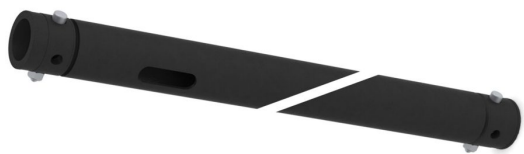

BT-TRUSS Tube BLK 1000

Référence: B03487

85,00 € inc. VAT

The BT-TRUSS TUBE is mainly used to extend the length of a T-DROP ARM or H-FRAME.

- The BT-TRUSS TUBE is mainly used to extend the length of a T-DROP ARM or an H-FRAME
- With different lengths, you can mount your equipment at different heights
- Each tube has a standard diameter of 48 mm
- Satin black powder-coated finish to reduce the visibility of the tubes in your installation
- Slots are provided for easy attachment of safety cables
- Couplers for connecting multiple tubes together are not included but are available separately
- Length : 1 m
- Also available in other lengths: 0.25 m - 0.5 m - 2 m
- Weight: 1,33 kg

Caractéristiques

Brand	ConteStage
Finish colour	Black
Family	50 mm tube
Truss	Tube

Galerie photos

www.hitmusic.eu/en/