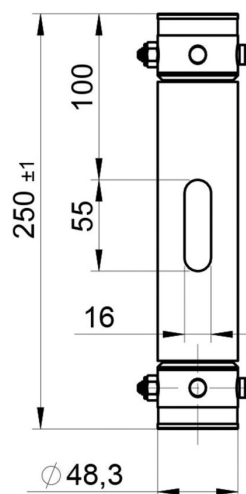

BT-TRUSS Tube BLK 250

Référence: B03485

69,00 € inc. VAT

The BT-TRUSS Tube BLK 250 is mainly used to extend the length of a T-DROP ARM or H-FRAME.

- The BT-TRUSS TUBE is mainly used to extend the length of a T-DROP ARM or H-FRAME.
- With different lengths, you can mount your equipment at different heights
- Each tube has a standard diameter of 48 mm
- Satin black powder-coated finish to reduce the visibility of the tubes in your installation
- Slots are provided for easy attachment of safety cables
- Couplers for connecting multiple tubes together are not included but are available separately
- Length : 0,25 m
- Also available in other lengths: 0.50 m - 1 m - 2 m
- Weight : 0,46 kg

Caractéristiques

Brand	ConteStage
Finish colour	Black
Family	50 mm tube
Truss	Tube

Galerie photos

www.hitmusic.eu/en/