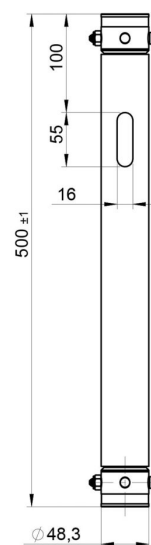

BT-TRUSS Tube BLK 500

Référence: B03486

79,00 € inc. VAT

The BT-TRUSS TUBE is mainly used to extend the length of a T-DROP ARM or H-FRAME.

- The BT-TRUSS TUBE is mainly used to extend the length of a T-DROP ARM or an H-FRAME
- With different lengths, you can mount your equipment at different heights
- Each tube has a standard diameter of 48 mm
- Satin black powder-coated finish to reduce the visibility of the tubes in your installation
- Slots are provided for easy attachment of safety cables
- Couplers for connecting multiple tubes together are not included but are available separately
- Length : 0,50 m
- Also available in other lengths: 0.25 m - 1 m - 2 m
- Weight: 0,75 kg

Caractéristiques

Brand	ConteStage
Finish colour	Black
Family	50 mm tube
Truss	Tube

Galerie photos

www.hitmusic.eu/en/