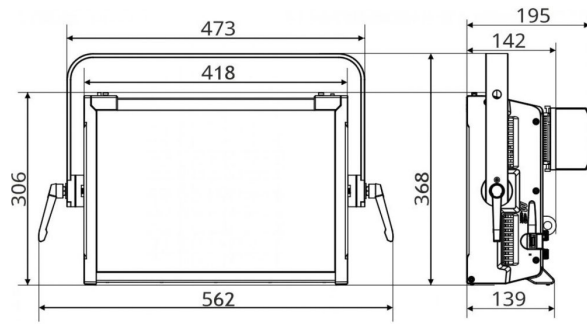

www.hitmusic.eu/en/