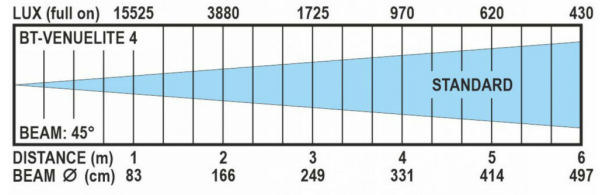

www.hitmusic.eu/en/