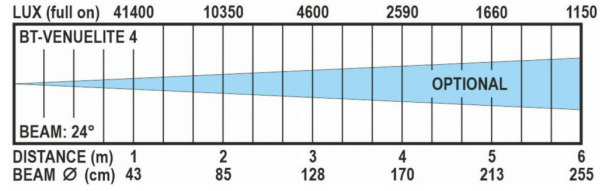

www.hitmusic.eu/en/