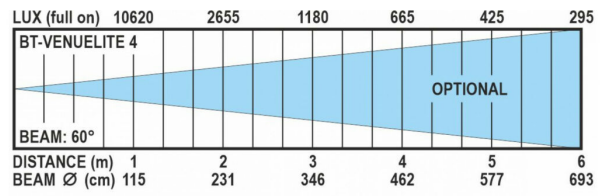

www.hitmusic.eu/en/