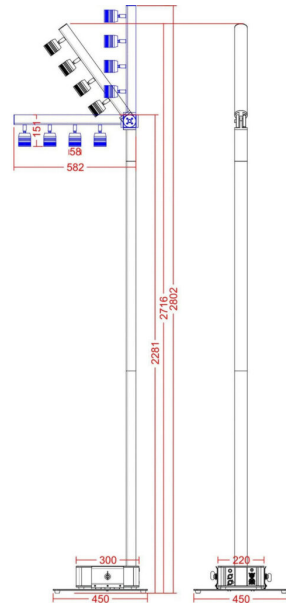

### Options and customization

- **Two elegant finishes:** Available in black and white to suit any environment.
- **Optional professional flight case:** practical transport of 4 complete sets (dimensions: 120 x 60 cm).

99,00 € inc. VAT  
Réf: B05187

---

**BTI-AKKUPOLE  
WHITE**

1490,00 € inc. VAT  
Réf: B05186

---

**Galerie photos**

[www.hitmusic.eu/en/](http://www.hitmusic.eu/en/)