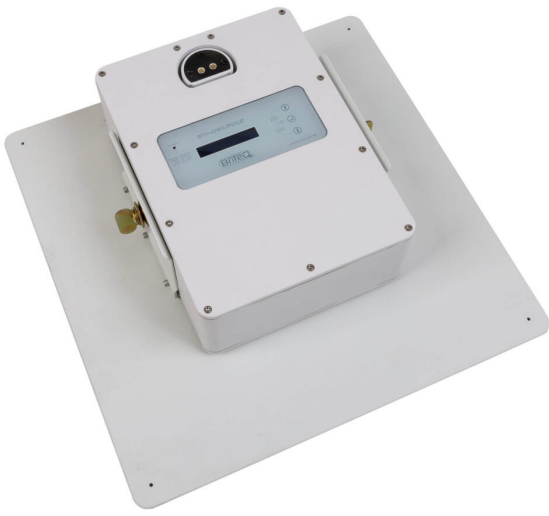

BTI-AKKUPOLE WHITE

Référence: B05186

1490,00 € inc. VAT

4x 5 W IP64 battery-powered LED lighting column with wireless DMX

- **Elegant design and exceptional autonomy:** ideal for extended events, this mast combines aesthetics and performance.
- **IP64 OUTDOOR resistance:** A major update of our famous BT-AKKUPOLE, designed to withstand the elements, even in the event of an unexpected downpour.
- **Outdoor versatility:** Perfect for lighting buffets, presentation counters, parties and other outdoor events.

Practical and robust

- **Ultra-quick assembly and disassembly:** no tools required for simple, efficient installation.
- **Adjustable height:** Sturdy, stable design, perfect for intensive use in rental businesses.
- **Heavy base (45x37 cm):** Ensures stability even at maximum height.

1150,00 € inc. VAT
Réf: B03297

**BTI-AKKUPOLE
50CM TUBE
WHITE**

99,00 € inc. VAT
Réf: B05188

**BTI-AKKUPOLE
BLACK**

1490,00 € inc. VAT
Réf: B05185

BT-AKKUPOLE

1390,00 € inc. VAT
Réf: B05162

Galerie photos