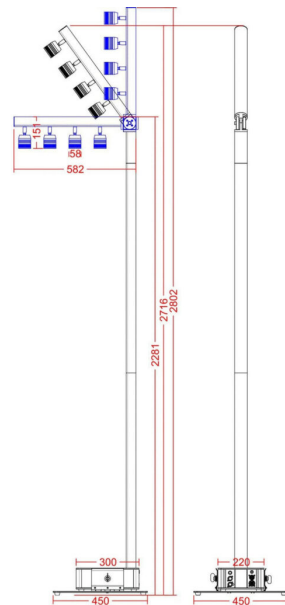

Options and customization

- **Two elegant finishes:** Available in black and white to suit any environment.
- **Optional professional flight case:** practical transport of 4 complete sets (dimensions: 120 x 60 cm).

1150,00 € inc. VAT
Réf: B03297

**BTI-AKKUPOLE
50CM TUBE
WHITE**

99,00 € inc. VAT
Réf: B05188

**BTI-AKKUPOLE
BLACK**

1490,00 € inc. VAT
Réf: B05185

BT-AKKUPOLE

1390,00 € inc. VAT
Réf: B05162

Galerie photos