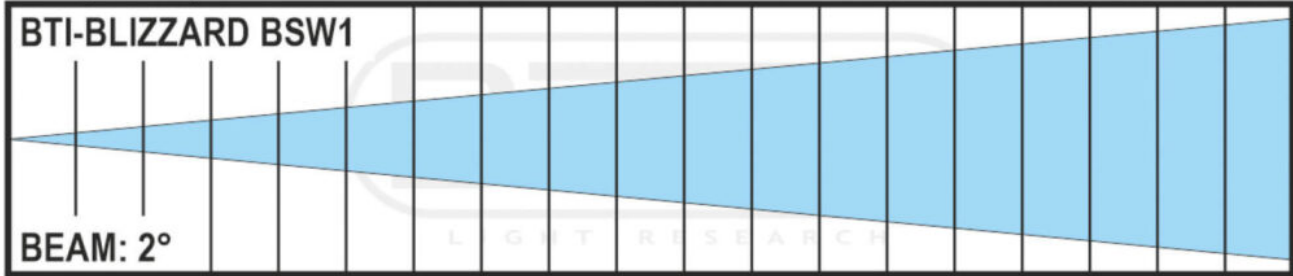

LUX (full on) 228500 82300 32100 20600 14300 9100

DISTANCE (m)	3	5	8	10	12	15
BEAM Ø (cm)	10	16	26	32	39	48

LUX (full on) 2500 900 350 220 155 100