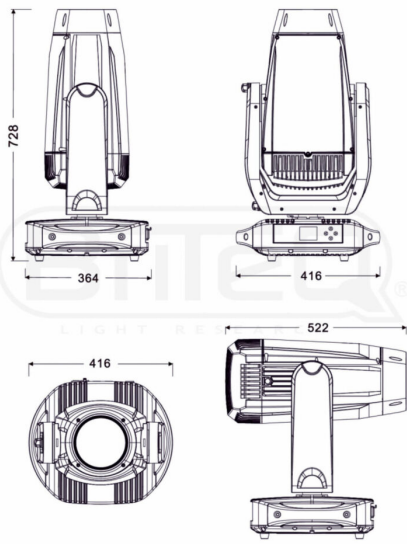

hitmusic
Fabrique sensorielle

www.hitmusic.eu/en/