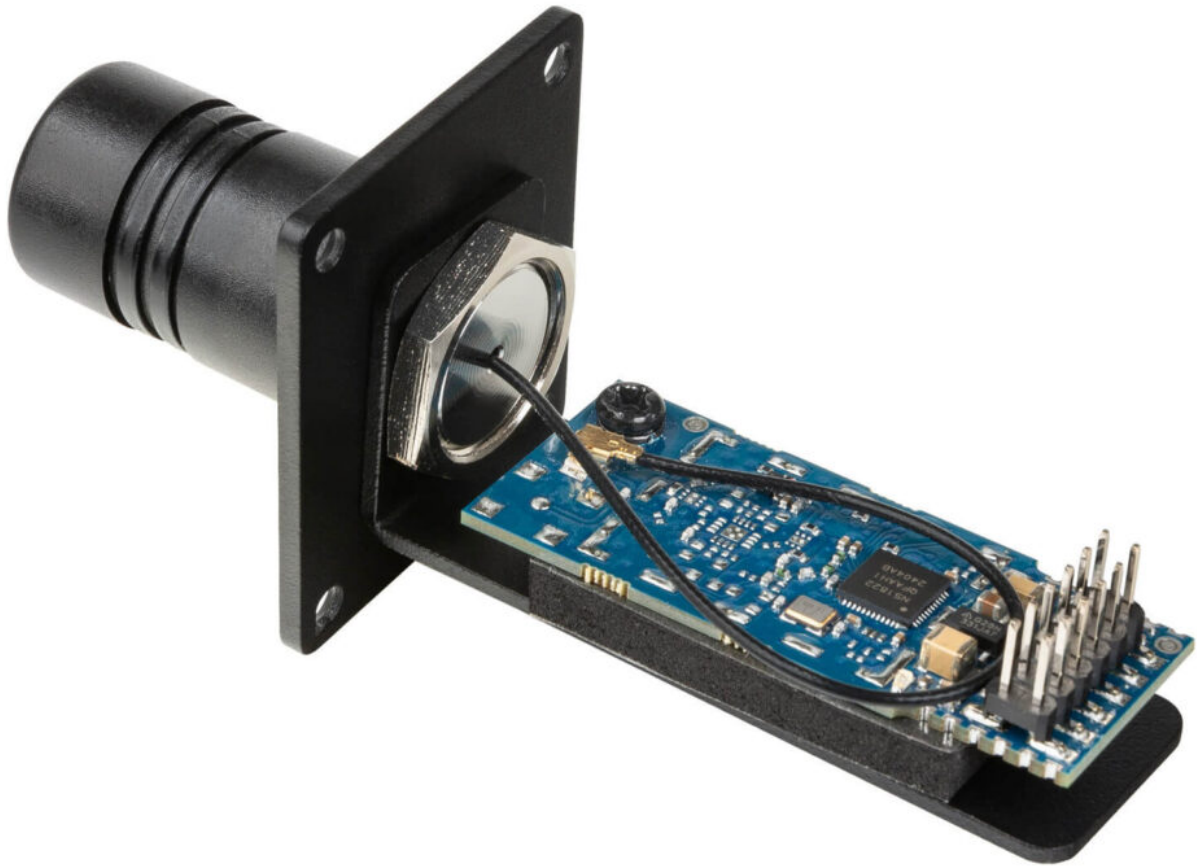

BTI-BLIZZARD W-DMX MODULE2

Compact wireless DMX module designed for integration into selected Briteq outdoor lighting products. Compatible with Wireless Solution's W-DMX and LumenRadio's CRMX protocols.

Référence: B05588

239,00 € inc. VAT

- Optional module for adding wireless DMX functionality to selected Briteq outdoor products
- Compatible with Wireless Solution W-DMX and LumenRadio CRMX protocols
- Equipped with a compact, high-performance antenna
- Ultra-fast "plug & play" installation in less than 2 minutes

Caractéristiques

Brand	Briteq
Protocole	Wireless DMX

Accessoires recommandés

**BTI-BLIZZARD
BSW1**

**3990,00 €
inc. VAT**

Réf: B05583

Galerie photos

OPTIONAL BTI-BLIZZARD W-DMX MODULE2