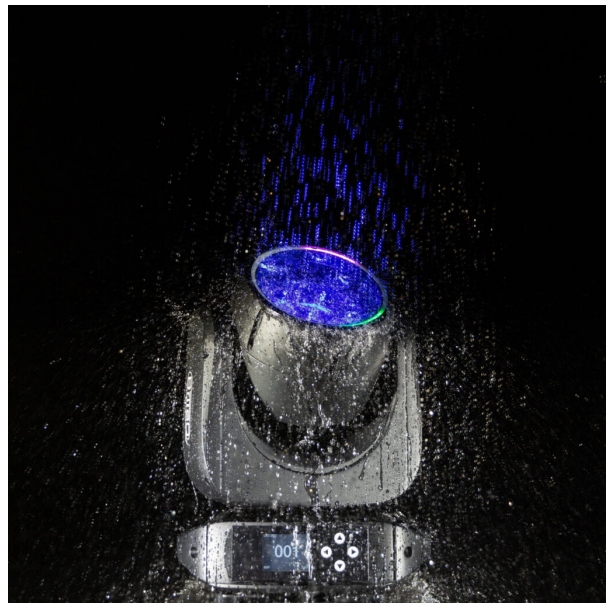

www.hitmusic.eu/en/