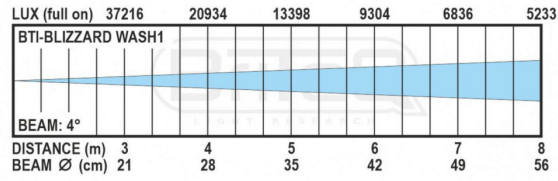

www.hitmusic.eu/en/