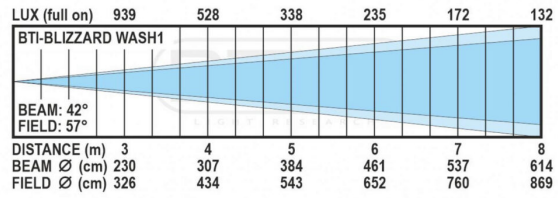

www.hitmusic.eu/en/