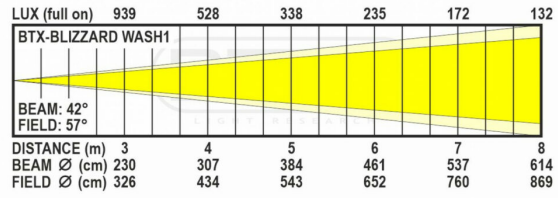

www.hitmusic.eu/en/