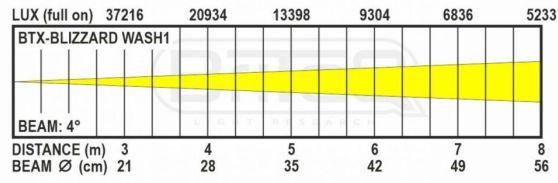

www.hitmusic.eu/en/