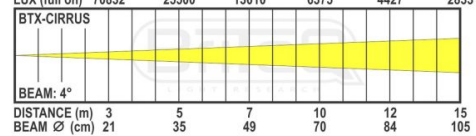

BTX-CIRRUS II

2899,00 € inc. VAT

Lyre wash equipped with 19 LED Osram 30W RGB and white

SKU: B05526

Categories: [Wash moving head](#)

EAN13 : 5420025655262

brand Briteq

- Lyre wash equipped with 19 LED Osram 30 W RGB and white.
- Linear zoom from 4° to 60°
- Exceptional light (fully lit):
 - 25 500 lux at 5 m (4°)
 - 980 lux at 5 m (60°)
- Max. light output : 20600 lm
- Full pixel mapping with 16-bit intensity control.
- Almost silent operation, perfect for large theaters, stages, rental companies...
- The latest generation of super quiet ^{MOONS®} motors for incredible smoothness and zoom performance!
- Internal battery: settings can be changed without connecting the unit to the power supply.
- 6 DMX modes: from 20 to 96 channels.
- ^{MOONS®} three-phase stepper motors provide very fast PAN/TILT motion with 8 or 16 bit precision.
- 2.8" color touch screen with automatic display rotation for easy and intuitive menu navigation.
- The simple firmware update keeps your equipment up to date (optional update tool, part number: B04389).
- Neutrik 3 and 5 pin ^{XL®} inputs/outputs for maximum flexibility in a professional environment.
- Neutrik ^{PowerCon®} TRUE1 inputs/outputs: daisy-chained up to 16A for easy installation.
- Equipped with Omega brackets for quick installation.

INFORMATIONS COMPLÉMENTAIRES

Brand	Briteq
Protection class	IP20
Controllable colours	RGBW
Function	Motorized zoom
Protocole	DMX
Lux	25 500 lux (4°) at 5 m
Power	570 W
Type de lampe	LED

GALERIE D'IMAGES

LUX (red 640nm)	11112	4000	2041	1000	695	445
LUX (green 520nm)	24167	8700	4440	2175	1510	967
LUX (blue 445nm)	4235	1525	778	381	265	170
LUX (white 7200K)	32667	11770	6004	2942	2043	1307
LUX (full on)	70832	25500	13010	6375	4427	2833

LUX (red 640nm)	341	155	79	39	27	17
LUX (green 520nm)	958	345	176	86	60	38
LUX (blue 445nm)	167	60	31	15	10,5	6,7
LUX (white 7200K)	1278	460	235	115	80	51
LUX (full on)	2722	980	500	245	170	109