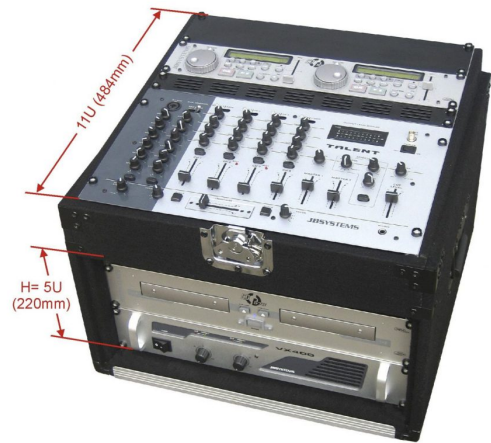

Galerie photos