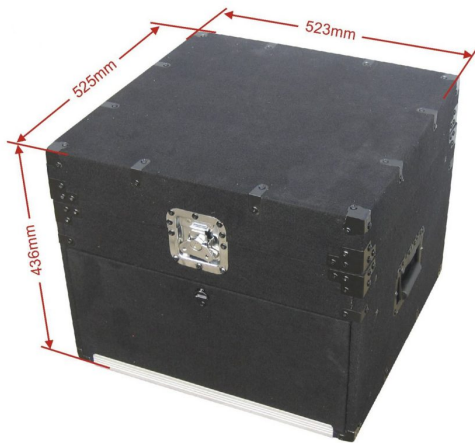

Galerie photos