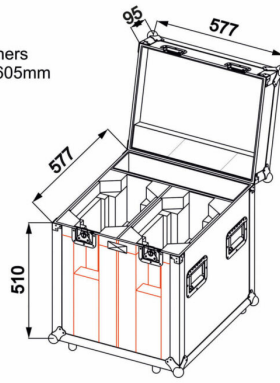

## **CASE FOR 2xCHALLENGER**

Référence: B03308

459,00 € inc. VAT

Flight case designed to carry 2 CHALLENGER lyres

- Flight case designed to carry 2 CHALLENGER lyres of your choice:
  - CHALLENGER BSW
  - CHALLENGER BEAM
  - CHALLENGER WASH
- Separate compartment for storage of fasteners and cables.
- Soft rubber interior for perfect protection against shocks during transport.
- Solid 9 mm plywood construction with black HEXA finish.
- Equipped with 4 folding handles and 2 butterfly locks.
- Mounting holes with nuts for 100 mm wheels (optional).
- Exterior dimensions (LxWxH): 600 x 600 x 605 mm

### Caractéristiques

<b>Brand</b>	JVcase
--------------	--------

Galerie photos

**HEXA SURFACE**

B03308  
CASE FOR 2xCHALLENGER  
External Dims.: 577(including ball corners  
600\*577(including ball corners 600)\*605mm