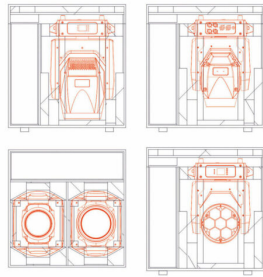

## **CASE FOR 2xCHALLENGER**

Référence: B03308

459,00 € inc. VAT

Flight case designed to carry 2 CHALLENGER lyres

- Flight case designed to carry 2 CHALLENGER lyres of your choice:
  - CHALLENGER BSW
  - CHALLENGER BEAM
  - CHALLENGER WASH
- Separate compartment for storage of fasteners and cables.
- Soft rubber interior for perfect protection against shocks during transport.
- Solid 9 mm plywood construction with black HEXA finish.
- Equipped with 4 folding handles and 2 butterfly locks.
- Mounting holes with nuts for 100 mm wheels (optional).
- Exterior dimensions (LxWxH): 600 x 600 x 605 mm

### Caractéristiques

<b>Brand</b>	JVcase
--------------	--------

Galerie photos

**HEXA SURFACE**

B03308  
CASE FOR 2xCHALLENGER  
External Dims.: 577(including ball corners  
600\*577(including ball corners 600)\*605mm