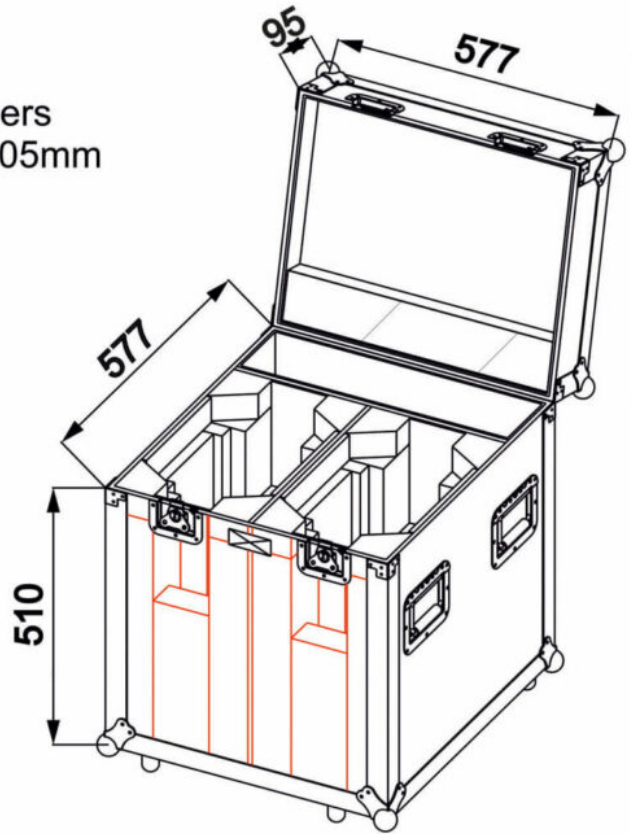

JVC *Case*

HEXA SURFACE

B03308
CASE FOR 2xCHALLENGER
External Dims.: 577(including ball corners
600)*577(including ball corners 600)*605mm

CHALLENGER WASH	CHALLENGER BEAM	CHALLENGER BSW