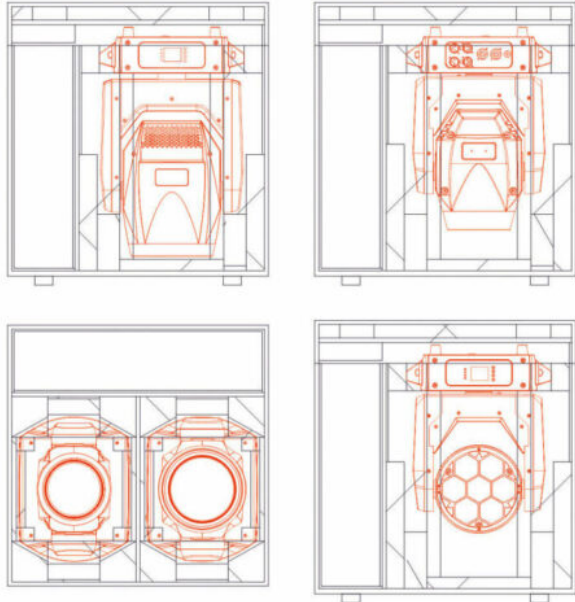

JVC *Case*

HEXA SURFACE

B03308
CASE FOR 2xCHALLENGER
External Dims.: 577(including ball corners
600)*577(including ball corners 600)*605mm

CHALLENGER WASH	CHALLENGER BEAM	CHALLENGER BSW