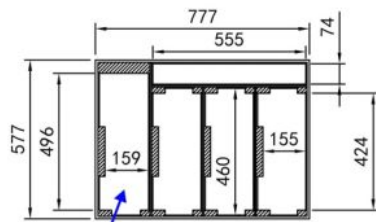

CASE FOR 4x BT-CHROMA800

Flight case for the transport of 4x BT-CHROMA 800

Référence: B03303

699,00 € inc. VAT

- Solid flight case for the transport of :
 - 4x BT-CHROMA 800
 - 3x BT-CHROMA 800 + 3x Barndoor
- Separate compartment for cables, clips, filters, etc.
- Solid plywood with scratch resistant black finish.
- Interior with specially adapted protective foam for optimal protection against impact.
- Equipped with reinforced rounded corners
- Equipped with 4 recessed handles
- Equipped with solid hinges and butterfly latches
- Equipped with 4 soft rubber wheels, 2 with brake
- Standard size "truck" : 80 x 60cm (H : 53cm with wheels)
- Drawings : see downloads
- Weight : 30kg

Caractéristiques

Brand	JVcase
--------------	--------

Références compatibles

BT-CHROMA 800

**1690,00 €
inc. VAT**

Réf: B05538

Galerie photos

CASE FOR 4x BT-CHROMA800

External dimensions (incl ball corners): 80x60cm

Height: 53cm (incl. castors)

SPECIAL COMPARTMENT FOR: 1pc BT-CHROMA800 OR 3pcs barndoor

JV **Case**
WWW.JVCASE.COM