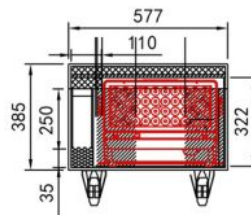

CASE FOR 4x BT-CHROMA800

Flight case for the transport of 4x BT-CHROMA 800

Référence: B03303

699,00 € inc. VAT

- Solid flight case for the transport of :
 - 4x BT-CHROMA 800
 - 3x BT-CHROMA 800 + 3x Barndoor
- Separate compartment for cables, clips, filters, etc.
- Solid plywood with scratch resistant black finish.
- Interior with specially adapted protective foam for optimal protection against impact.
- Equipped with reinforced rounded corners
- Equipped with 4 recessed handles
- Equipped with solid hinges and butterfly latches
- Equipped with 4 soft rubber wheels, 2 with brake
- Standard size "truck" : 80 x 60cm (H : 53cm with wheels)
- Drawings : see downloads
- Weight : 30kg

Caractéristiques

Brand	JVcase
--------------	--------

Références compatibles

BT-CHROMA 800

**1690,00 €
inc. VAT**

Réf: B05538

Galerie photos

CASE FOR 4x BT-CHROMA800

External dimensions (incl ball corners): 80x60cm

Height: 53cm (incl. castors)

SPECIAL COMPARTMENT FOR: 1pc BT-CHROMA800 OR 3pcs barndoor

JV **Case**
WWW.JVCASE.COM