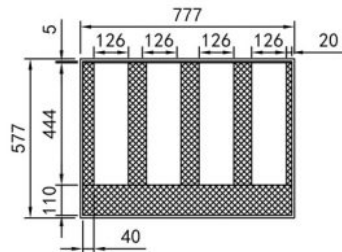

CASE FOR 4x BT-CHROMA800

Flight case for the transport of 4x BT-CHROMA 800

Référence: B03303

699,00 € inc. VAT

- Solid flight case for the transport of :
 - 4x BT-CHROMA 800
 - 3x BT-CHROMA 800 + 3x Barndoor
- Separate compartment for cables, clips, filters, etc.
- Solid plywood with scratch resistant black finish.
- Interior with specially adapted protective foam for optimal protection against impact.
- Equipped with reinforced rounded corners
- Equipped with 4 recessed handles
- Equipped with solid hinges and butterfly latches
- Equipped with 4 soft rubber wheels, 2 with brake
- Standard size "truck" : 80 x 60cm (H : 53cm with wheels)
- Drawings : see downloads
- Weight : 30kg

Caractéristiques

Brand	JVcase
--------------	--------

Références compatibles

BT-CHROMA 800

**1690,00 €
inc. VAT**

Réf: B05538

Galerie photos

CASE FOR 4x BT-CHROMA800

External dimensions (incl ball corners): 80x60cm

Height: 53cm (incl. castors)

SPECIAL COMPARTMENT FOR: 1pc BT-CHROMA800 OR 3pcs barndoor

JV **Case**
WWW.JVCASE.COM