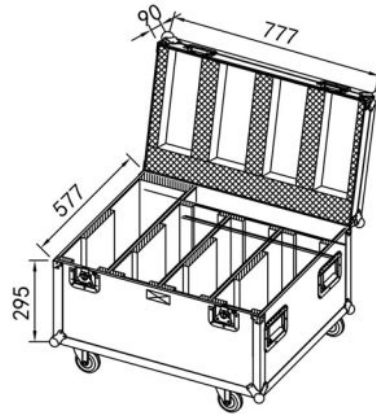

CASE FOR 4x BT-CHROMA800

Flight case for the transport of 4x BT-CHROMA 800

Référence: B03303

699,00 € inc. VAT

- Solid flight case for the transport of :
 - 4x BT-CHROMA 800
 - 3x BT-CHROMA 800 + 3x Barndoor
- Separate compartment for cables, clips, filters, etc.
- Solid plywood with scratch resistant black finish.
- Interior with specially adapted protective foam for optimal protection against impact.
- Equipped with reinforced rounded corners
- Equipped with 4 recessed handles
- Equipped with solid hinges and butterfly latches
- Equipped with 4 soft rubber wheels, 2 with brake
- Standard size "truck" : 80 x 60cm (H : 53cm with wheels)
- Drawings : see downloads
- Weight : 30kg

External dimensions (incl ball corners): 80x60cm

Height: 53cm (incl. castors)

SPECIAL COMPARTMENT FOR: 1pc BT-CHROMA800 OR 3pcs barndoor

JV **Case**
WWW.JVCASE.COM