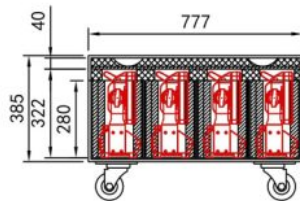

CASE FOR 4x BT-CHROMA800

Flight case for the transport of 4x BT-CHROMA 800

Référence: B03303

699,00 € inc. VAT

- Solid flight case for the transport of :
 - 4x BT-CHROMA 800
 - 3x BT-CHROMA 800 + 3x Barndoor
- Separate compartment for cables, clips, filters, etc.
- Solid plywood with scratch resistant black finish.
- Interior with specially adapted protective foam for optimal protection against impact.
- Equipped with reinforced rounded corners
- Equipped with 4 recessed handles
- Equipped with solid hinges and butterfly latches
- Equipped with 4 soft rubber wheels, 2 with brake
- Standard size "truck" : 80 x 60cm (H : 53cm with wheels)
- Drawings : see downloads
- Weight : 30kg

Caractéristiques

Brand	JVcase
--------------	--------

Références compatibles

BT-CHROMA 800

**1690,00 €
inc. VAT**

Réf: B05538

Galerie photos

CASE FOR 4x BT-CHROMA800

External dimensions (incl ball corners): 80x60cm

Height: 53cm (incl. castors)

SPECIAL COMPARTMENT FOR: 1pc BT-CHROMA800 OR 3pcs barndoor

JV **Case**
WWW.JVCASE.COM