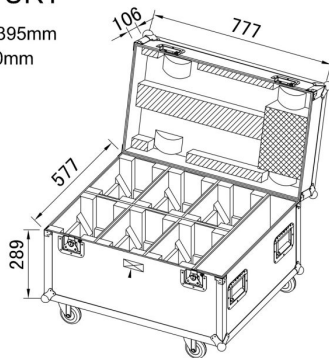

CASE for 6x BEAM FURY-1

Référence: B03265

JV CASE Flightcase for 6x BEAM FURY-1

CASE for 6x BEAM FURY-1

Caractéristiques

Brand	JVcase
--------------	--------

Galerie photos

Case for 6x BEAM FURY

External dimensions: 777*577*395mm
Including ball corners: 800*600mm

www.hitmusic.eu/en/