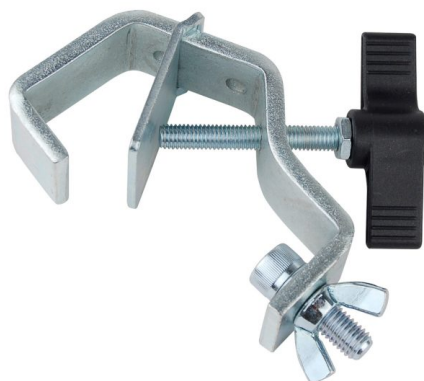

CCT-55

Référence: H7835

9,50 € inc. VAT

Hook with counter plate For tubes from 30 to 50 mm CMU : 32 kg

- Sturdy hook designed to be hung on a tube or structure.
- Easy screwing and unscrewing thanks to a large ergonomic tightening wheel.
- CMU (Maximum Working Load) : 32 kg

Caractéristiques

Brand	ConteStage
SWL	32 kg
Tube size	30 to 50 mm
Truss	Hook

Galerie photos

 **hitmusic**
Fabrique sensorielle

www.hitmusic.eu/en/