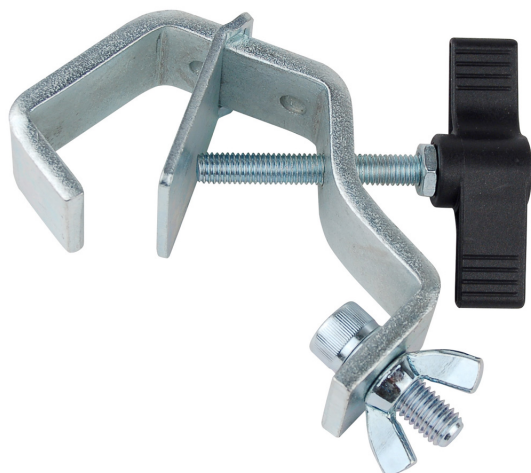

CCT-55

9,50 € inc. VAT

Hook with counter plate For tubes from 30 to 50 mm
CMU : 32 kg

SKU: H7835

Categories: [Rigging](#)

EAN13 : 3662009004495

brand ConteStage

- Sturdy hook designed to be hung on a tube or structure.
- Easy screwing and unscrewing thanks to a large ergonomic tightening wheel.
- CMU (Maximum Working Load) : 32 kg

INFORMATIONS COMPLÉMENTAIRES

Brand	ConteStage
SWL	32 kg
Tube size	30 to 50 mm
Truss	Hook