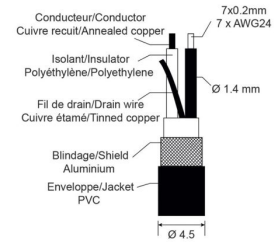

CDMXPRO/2b

Référence: H11170

12,50 € inc. VAT

DMX cable Ø4,5mm XLR male / XLR female with **REAN connector** - 2m

Caractéristiques

Brand	Hilec
Length	2 m

Galerie photos

REAN® XLR connectors

DMX512 high performance data cable AES/EBU standard, 0.22 mm² / 7x0.2 mm / AWG 24

www.hitmusic.eu/en/