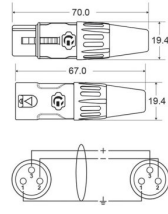

CDMXPRO/2b

Référence: H11170

12,50 € inc. VAT

DMX cable Ø4,5mm XLR male / XLR female with **REAN connector** - 2m

Caractéristiques

Brand	Hilec
Length	2 m

Galerie photos

REAN® XLR connectors

DMX512 high performance data cable AES/EBU standard, 0.22 mm² / 7x0.2 mm / AWG 24

www.hitmusic.eu/en/