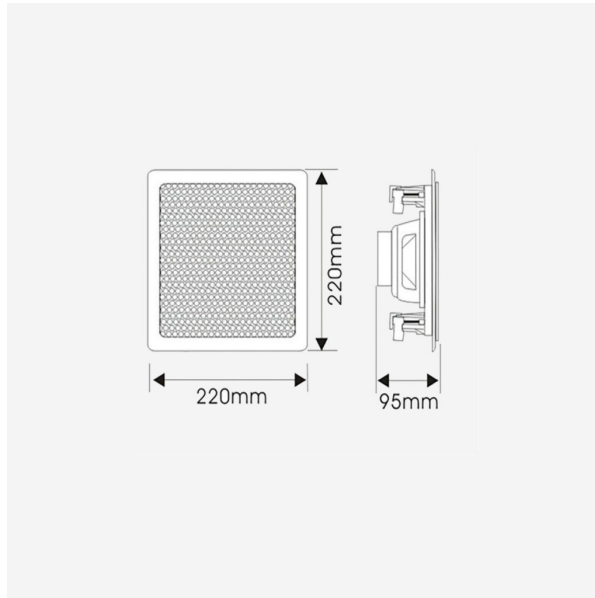

CHP630SQ

Référence: H10974

49,00 € inc. VAT

6" ABS white 2 way square ceiling light 100 V 7,5/15/30 W RMS

- Power ratings: 7.5 / 15 / 30W RMS
- Power supply: 100 V 8 Ohms
- Components: 5" + 0.5"
- Sensitivity (1W/1m): 89 dB, +/- 3dB
- SPL max (@1m): 107 dB
- Frequency response: 90-20,000 Hz
- Construction: White ABS body
- Attachment: 4 screw-on lugs
- Cut-out diameter: 190 x 190 mm
- Dimensions: 220 x 220 x 95 mm
- Weight: 980 g

Caractéristiques

Brand	Audiophony PA
Finish colour	White
Impedance	8 Ω
Voltage	100 V
Power	7,5 W, 15 W, 30 W
SPL max (@1m)	107 dB
Family	CHP
Protection class	IP20
Model size	6,5

Galerie photos

www.hitmusic.eu/en/