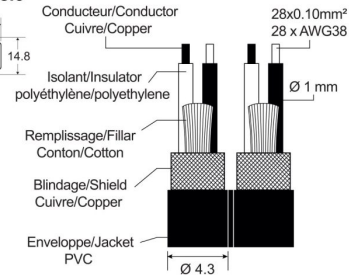

High performance Line cable 0.22 mm² / 28 x 0.10 mm / AWG 38

REAN® Jack/RCA connectors