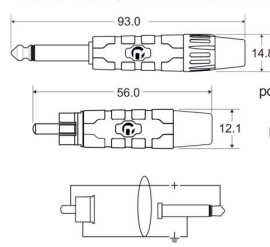

High performance Line cable 0.22 mm² / 28 x 0.10 mm / AWG 38

REAN® Jack/RCA connectors