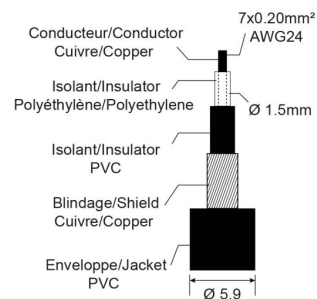

## Galerie photos

**Hilec**  
LIGHT & SOUND ACCESSORIES

REAN® Jack connectors

**REAN**®  
CONNECTORS BY REAN  
REAN a brand of Neutrik AG

High performance line cable  
0.22 mm<sup>2</sup> / 7 x 0.20 mm / AWG 24