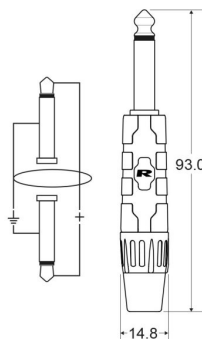

## Caractéristiques

<b>Brand</b>	Hilec
<b>Length</b>	1.5 m
<b>Cord</b>	Line

## Galerie photos

**Hilec**  
LIGHT & SOUND ACCESSORIES

REAN® Jack connectors

**REAN**®  
CONNECTORS BY REAN  
REAN a brand of Neutrik AG

High performance line cable  
0.22 mm<sup>2</sup> / 7 x 0.20 mm / AWG 24