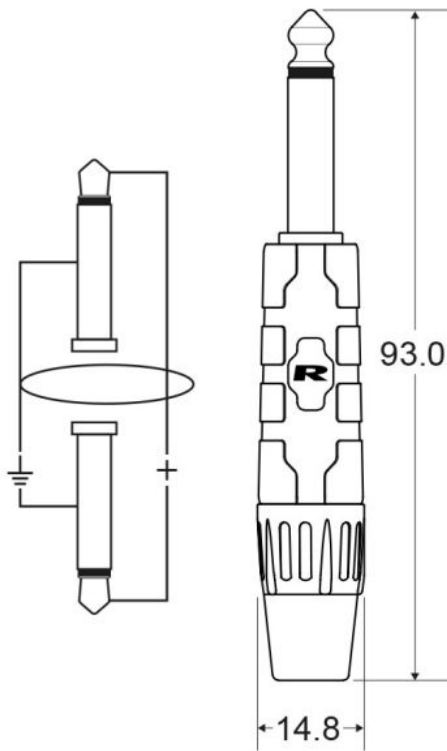

CLPRO-JMJM/1.5

Line cord Ø6mm Jack male mono / Jack male mono with REAN connectors - 1,5m

Référence: H11151

11,40 € inc. VAT

Caractéristiques

Brand	Hilec
Length	1.5 m
Cord	Line

Galerie photos

REAN® Jack connectors

High performance line cable 0.22 mm² / 7 x 0.20 mm / AWG 24

REAN®

CONNECTORS BY REAN
REAN a brand of Neutrik AG