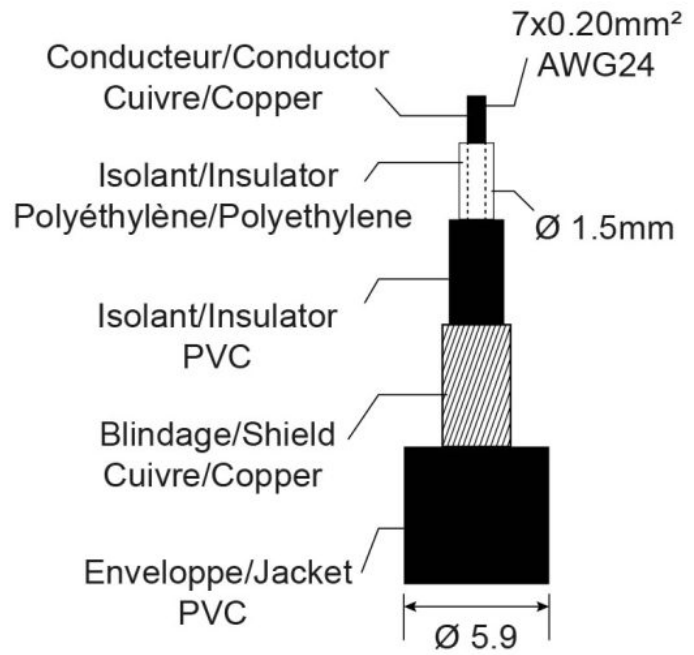

CLPRO-JMJM/1.5

Line cord Ø6mm Jack male mono / Jack male mono with REAN connectors - 1,5m

Référence: H11151

11,40 € inc. VAT

Caractéristiques

Brand	Hilec
Length	1.5 m
Cord	Line

Galerie photos

REAN® Jack connectors

High performance line cable 0.22 mm² / 7 x 0.20 mm / AWG 24

REAN®

CONNECTORS BY REAN
REAN a brand of Neutrik AG