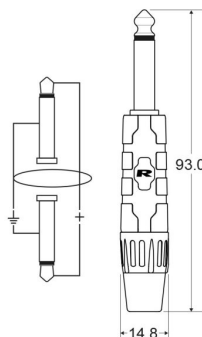

CLPRO-JMJM/3

Référence: H11152

13,00 € inc. VAT

Line cord Ø6mm Jack male mono / Jack male mono with REAN connectors - 3m

Caractéristiques

Brand	Hilec
Length	3 m
Cord	Line

Galerie photos

Hilec
LIGHT & SOUND ACCESSORIES

REAN® Jack connectors

REAN®
CONNECTORS BY REAN
REAN a brand of Neutrik AG

High performance line cable
0.22 mm² / 7 x 0.20 mm / AWG 24

 **hitmusic**
Fabrique sensorielle

www.hitmusic.eu/en/