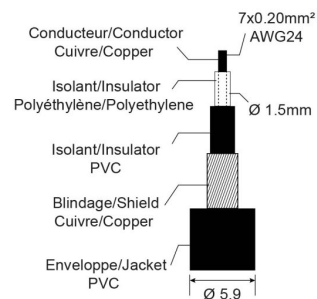

CLPRO-JMJM/3

Référence: H11152

13,00 € inc. VAT

Line cord Ø6mm Jack male mono / Jack male mono with REAN connectors - 3m

Caractéristiques

Brand	Hilec
Length	3 m
Cord	Line

Galerie photos

Hilec
LIGHT & SOUND ACCESSORIES

REAN® Jack connectors

REAN®
CONNECTORS BY REAN
REAN a brand of Neutrik AG

High performance line cable
0.22 mm² / 7 x 0.20 mm / AWG 24

 **hitmusic**
Fabrique sensorielle

www.hitmusic.eu/en/