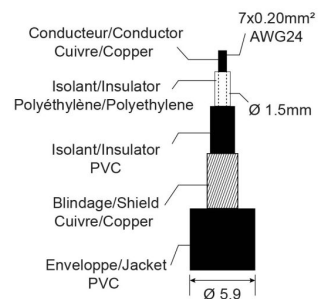

REAN® Jack connectors

REAN®
CONNECTORS BY REAN
REAN a brand of Neutrik AG

High performance line cable
0.22 mm² / 7 x 0.20 mm / AWG 24

hitmusic
Fabrique sensorielle

www.hitmusic.eu/en/