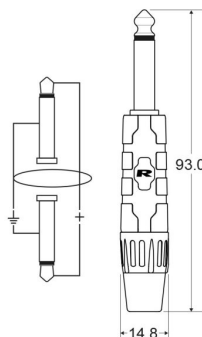

CLPRO-JMJM/6

Référence: H11153

16,60 € inc. VAT

Line cord Ø6mm Jack male mono / Jack male mono with REAN connectors - 6m

Caractéristiques

Brand	Hilec
--------------	-------

Galerie photos

Hilec
LIGHT & SOUND ACCESSORIES

REAN® Jack connectors

REAN®
CONNECTORS BY REAN
REAN a brand of Neutrik AG

High performance line cable
0.22 mm² / 7 x 0.20 mm / AWG 24

hitmusic
Fabrique sensorielle

www.hitmusic.eu/en/