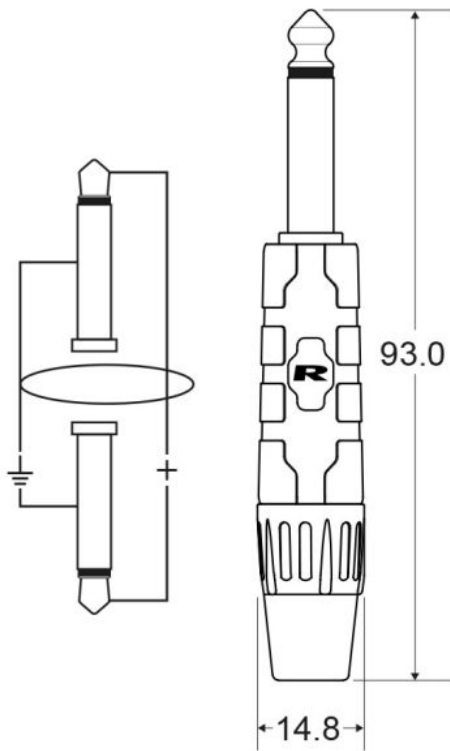

CLPRO-JMJM/6

Line cord Ø6mm Jack male mono / Jack male mono with REAN connectors - 6m

Référence: H11153

16,60 € inc. VAT

Caractéristiques

Brand	Hilec
--------------	-------

Galerie photos

REAN® Jack connectors

High performance line cable 0.22 mm² / 7 x 0.20 mm / AWG 24

REAN®

CONNECTORS BY REAN
REAN a brand of Neutrik AG