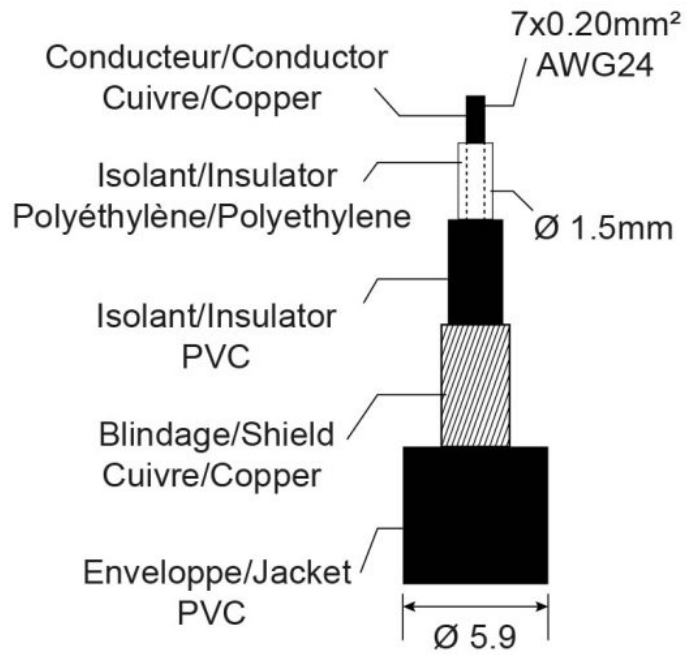

CLPRO-JMJM/6

Line cord Ø6mm Jack male mono / Jack male mono with REAN connectors - 6m

Référence: H11153

16,60 € inc. VAT

Caractéristiques

Brand	Hilec
--------------	-------

Galerie photos

REAN® Jack connectors

High performance line cable 0.22 mm² / 7 x 0.20 mm / AWG 24

REAN®

CONNECTORS BY REAN
REAN a brand of Neutrik AG